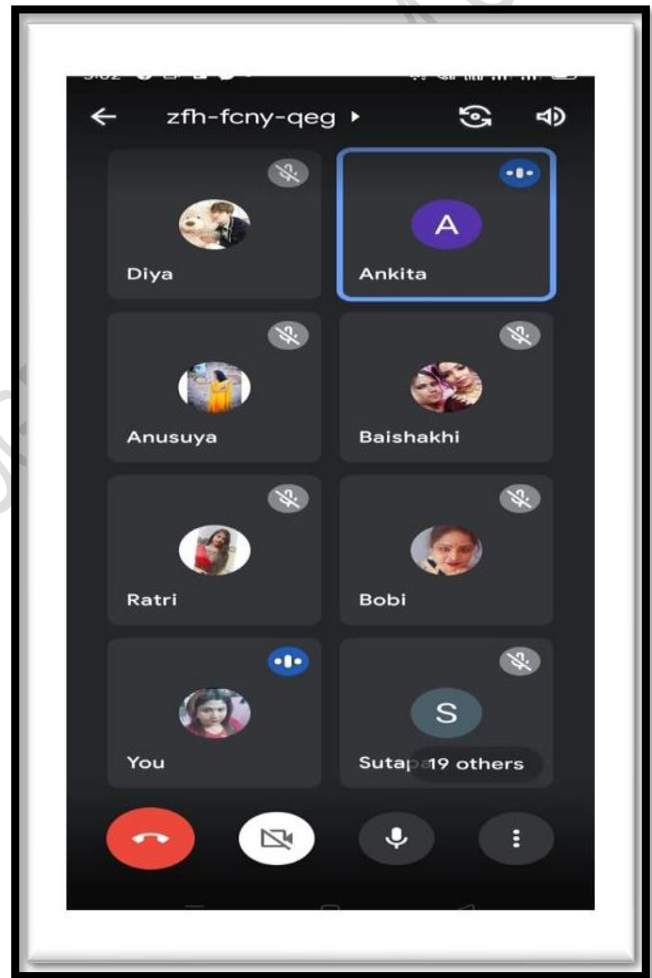

DATE: 9.12.2021

NO OF STUDENTS: 26

TOPIC: FCC and TCC

NAME OF FACULTY: Monalisa Maity

SL NO.	NAME OF STUDENTS
1	SUSMITA JANA
2	ESHITA SEN
3	SAYANTIKA DHARA
4	NIVEDITA DEY
5	ANUSUYA GAYEN
6	ANUSHKA CHAKRABORTY
7	SAYANI CHATTERJEE
8	PRANAMIKA CHAKRABORTY
9	RATRI KOLEY
10	AMRITA DEY
11	MANISHA DAS
12	SOUMINI DAS
13	BIPASHA SAHA
14	CHANDRANI DUTTA
15	MONIKA ROY